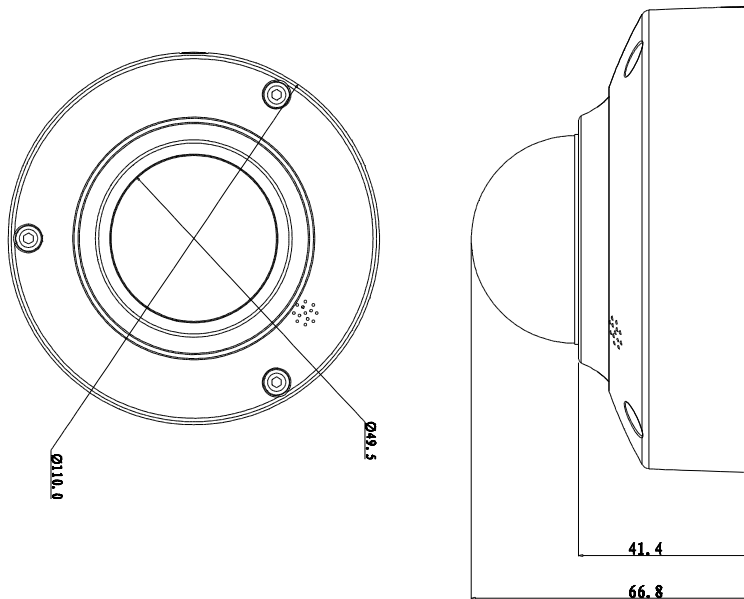

## Technical Specifications

Model	DH-IPC-E200P		DH-IPC-E200N	
<b>Camera</b>				
Image Sensor	1/3" 2Megapixel Exmor CMOS			
Effective Pixels	1920(H)x1080(V)			
Scanning System	Progressive			
Electronic Shutter Speed	Auto/Manual 1/3~1/10000		Auto/Manual 1/4~1/10000	
Min. Illumination	Color: 0. 1LUX/F1.4			
S/N Ratio	>50dB			
<b>Camera Features</b>				
Day/Night	Auto(Electronic) / Color / B/W			
Backlight Compensation	BLC			
White Balance	Auto			
Gain Control	Auto/Manual			
Noise Reduction	2D			
Privacy Masking	Up to 4 areas			
<b>Lens</b>				
Focal Length	1.25mm			
Max Aperture	F1.8			
Angle of View	H: 180° ±5°			
Mount Type	Board-in Type			
<b>Video</b>				
Compression	H.264 / MJPEG			
Resolution	1080P(1920×1080)/ SXGA(1280×1024)720P(1280× 720)/ D1(704×576) / CIF(352×288)/		1080P(1920×1080)/ SXGA(1280×1024)720P(1280×72 0)/ D1(704×576) / CIF(352×288)/	
Frame Rate	Main Stream	1080P(1~30fps)/SXGA(1~30fps)/720P(1 ~ 25/30fps)		
	Sub Stream	D1/CIF(1 ~ 25/30fps)		
Bit Rate	H.264: 32K ~ 8192Kbps, MJPEG: 32K ~ 12288Kbps			
<b>Network</b>				
Ethernet	RJ-45 (10/100Base-T)			
Protocol	IPv4/IPv6, HTTP, HTTPS, SSL, TCP/IP, UDP, UPnP, ICMP, IGMP, SNMP, RTSP, RTP, SMTP, NTP, DHCP, DNS, PPPOE, DDNS, FTP, IP Filter, QoS, Bonjour			
ONVIF	ONVIF Profile S			
Max. User Access	10 users			
Smart Phone	iPhone, iPad, Android, Windows Phone			
<b>General</b>				
Power Supply	DC12V, PoE(802.3af)			
Memory Slot	Micro SD			
Power Consumption	<2.5W			

## DH-IPC-E200

Working Environment	-10°C~+60°C, 10%~90%
Dimensions	Φ110×54mm
Weight	0.25kg

### Dimensions (mm)

---